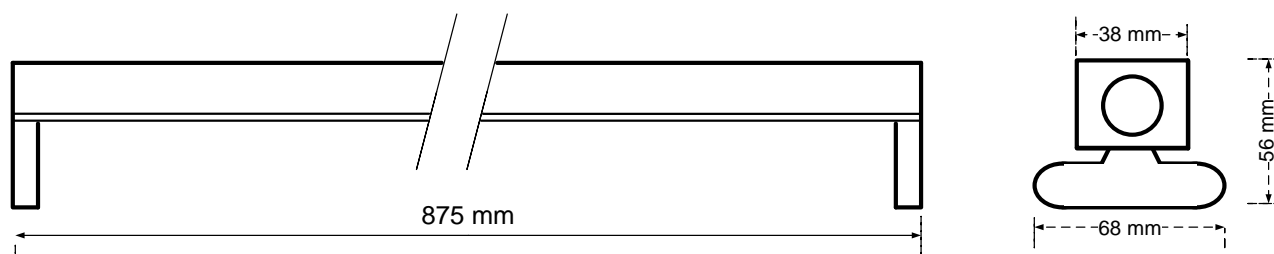

805-

General Information

Order Code	805-131
Product Description	CYFELCO B T5 2X21W DIM
Application	Offices, shops, educational and public centres, etc.
Installation	Ceiling Surface Mounted Luminaire
Luminaire type	Slim Line Batten for T5 Lamps
Light Source	T5 Fluorescent Tube
Number of light sources	2 pcs (not included)
Gear	Vossloh-Schwabe Dimmable Electronic Ballast (HF)
Dimming	Dimmable
Standards	2014/30/EU Electromagnetic Compatibility Directive 2014/35/EU Low Voltage Directive
CE mark	Yes
Warranty	X years

Electrical Data

Lamp Power	21 W
Input voltage	220-240 V
Input Frequency	50-60 Hz
Protection class	Class I

Mechanical Characteristics

Housing Material	Sheet steel 0,5mm
Surface Finish	White powder coating (RAL 9003)
Ingress protection code	IP 20 [Finger-protected]
Mechanical impact protection code	IK03
Dimensions LxWxH	875x38x56mm

Logistics

Packing	1 pc per resistant carton
Net weight	xx kg
Gross weight	xx kg
Volume	Xx m ³

Dimensional Drawing

ELMASCO INDUSTRIES S.A.

Head Office : 44 K. Palama, 14343 N. Chalkidona, Athens, Greece

Production Plant : Ag. Adrianos, 21100 Nafplio, Greece